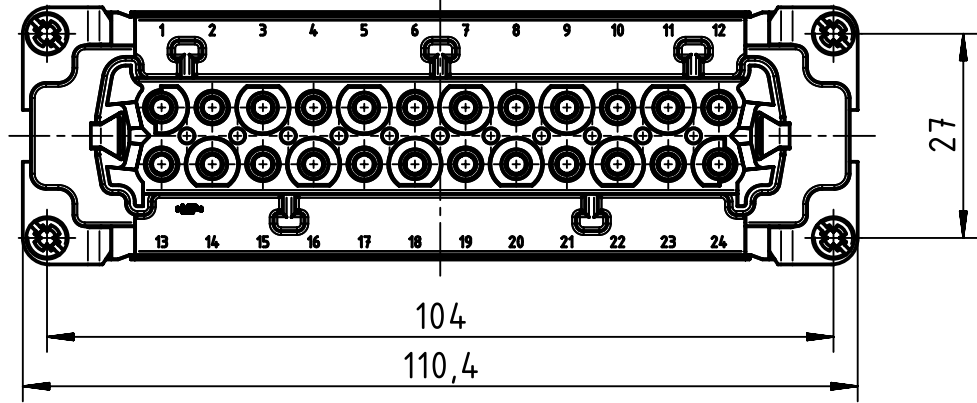

1 2 3 4 5 6

A

B

C

D

panel cut out (1:2)

	All Dimensions in mm Original Size DIN A4		Scale 1:1		Free size tol.		Ref.			
	All rights reserved Department EL PD - DE		Created by HOLLERT		Inspected by PRIESTER		Standardisation TIEMANNA			
HARTING Electric GmbH & Co. KG D-32339 Espelkamp		Title Han High Temp 24E Screw Female					Date 2016-08-31		State Final Release	
		Type TB					Number 09 33 824 2703		Doc-Key / ECM-Nr. 100620403/UGD/001/A 500000105233	
							Rev. A		Page 1/1	