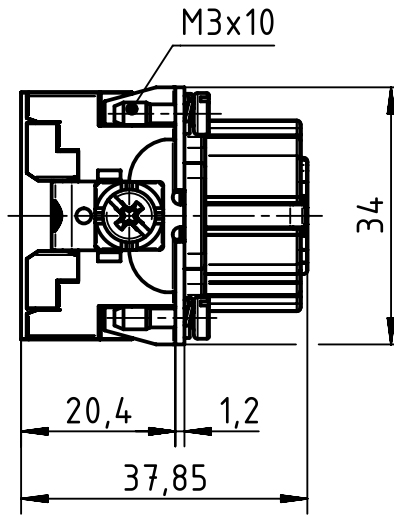

1 2 3 4 5 6

A

B

C

D

panel cut out (1:2)

	All Dimensions in mm Original Size DIN A4		Scale 1:1		Free size tol.		Ref.			
	All rights reserved Department EL PD - DE		Created by HOLLERT		Inspected by PRIESTER		Standardisation TIEMANNA			
HARTING Electric GmbH & Co. KG D-32339 Espelkamp		Title Han High Temp 24E Screw Female					Date 2016-08-31		State Final Release	
		Type TB					Number 09 33 824 2703		Doc-Key / ECM-Nr. 100620403/UGD/001/A 500000105233	
							Rev. A		Page 1/1	