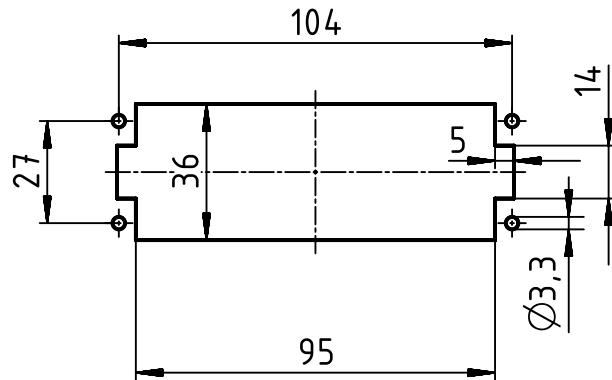

1 2 3 4 5 6

A

B

C

D

panel cut out (1:2)

	All Dimensions in mm Original Size DIN A4		Scale 1:1		Free size tol.		Ref.			
	All rights reserved Department EL PD - DE		Created by HOLLERT		Inspected by PRIESTER		Standardisation TIEMANNA			
HARTING Electric GmbH & Co. KG D-32339 Espelkamp		Title Han High Temp 24E Screw Female					Date 2016-08-31		State Final Release	
		Type TB					Number 09 33 824 2703		Doc-Key / ECM-Nr. 100620403/UGD/001/A 500000105233	
							Rev. A		Page 1/1	