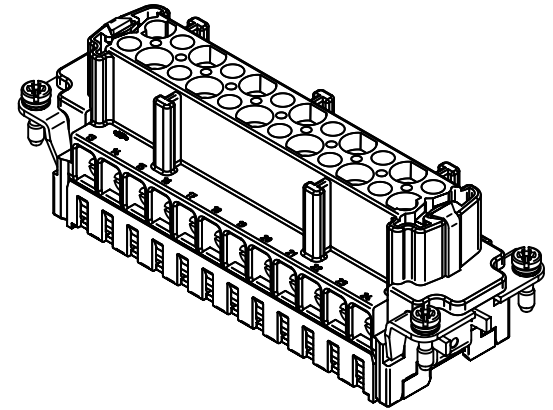

1 2 3 4 5 6

A

B

C

D

panel cut out (1:2)

	All Dimensions in mm Original Size DIN A4		Scale 1:1		Free size tol.		Ref.			
	All rights reserved Department EL PD - DE		Created by HOLLERT		Inspected by PRIESTER		Standardisation TIEMANNA			
HARTING Electric GmbH & Co. KG D-32339 Espelkamp		Title Han High Temp 24E Screw Female					Date 2016-08-31		State Final Release	
		Type TB					Number 09 33 824 2703		Doc-Key / ECM-Nr. 100620403/UGD/001/A 500000105233	
							Rev. A		Page 1/1	